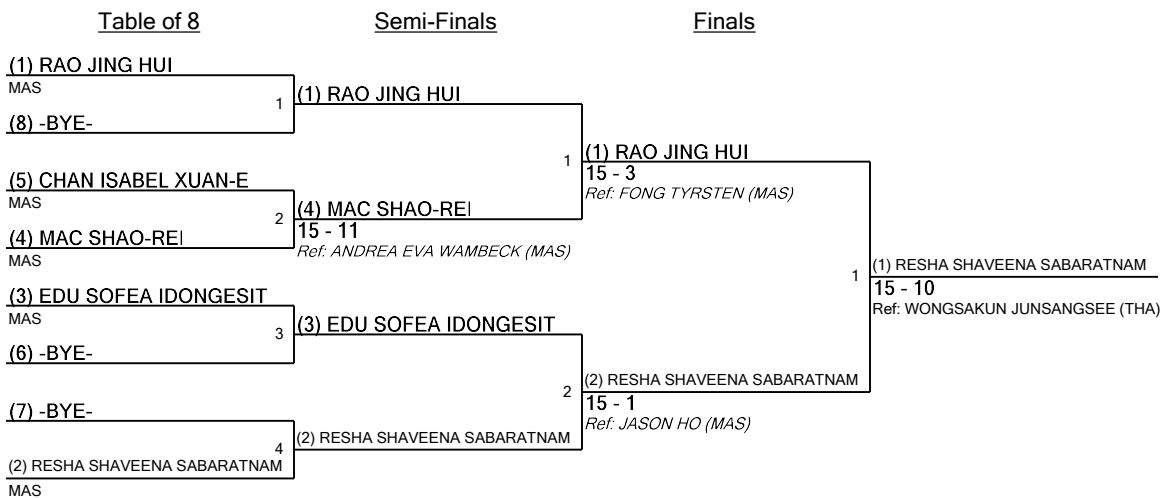

www.FencingTime.com

Cadet Women's Saber Round #2 Pool Results

Tournament: ASIAN CADET CIRCUIT MALAYSIA
 Date: Sunday, 7 July, 2019 - 9:00 AM
 FIE Document: FE_FIE_0007

| | | |
|----------|----------------|---|
| 1 | Strip 7 | Referee(s): ANDREA EVA WAMBECK (MAS) |
|----------|----------------|---|

| Name | Affiliation | # | 1 | 2 | 3 | 4 | 5 | 6 | V | V/M | TS | TR | Ind |
|---------------------------|-------------|---|----|----|----|----|----|----|---|------|----|----|-----|
| MAC SHAO-REI | MAS | 1 | | V5 | V5 | V5 | D3 | D1 | 3 | 0.60 | 19 | 17 | 2 |
| LIM ZOEY TSE WEN | MAS | 2 | D3 | | D2 | D2 | D2 | D0 | 0 | 0.00 | 9 | 25 | -16 |
| EDU SOFEA IDONGESIT | MAS | 3 | D0 | V5 | | D3 | D3 | V5 | 2 | 0.40 | 16 | 21 | -5 |
| CHAN ISABEL XUAN-E | MAS | 4 | D4 | V5 | V5 | | D0 | D1 | 2 | 0.40 | 15 | 20 | -5 |
| RAO JING HUI | MAS | 5 | V5 | V5 | V5 | V5 | | V5 | 5 | 1.00 | 25 | 8 | 17 |
| RESHA SHAVEENA SABARATNAM | MAS | 6 | V5 | V5 | D4 | V5 | D0 | | 3 | 0.60 | 19 | 12 | 7 |

www.FencingTime.com

Cadet Women's Saber Seeding for Round #3 - DE

Tournament: ASIAN CADET CIRCUIT MALAYSIA

Date: Sunday, 7 July, 2019 - 9:00 AM

FIE Document: FE_FIE_0008

| Seed | Name | Country | V | V/M | TS | TR | Ind | Notes |
|------|---------------------------|---------|---|------|----|----|-----|------------|
| 1 | RAO JING HUI | MAS | 9 | 0.90 | 45 | 21 | +24 | Advanced |
| 2 | RESHA SHAVEENA SABARATNAM | MAS | 7 | 0.70 | 40 | 20 | +20 | Advanced |
| 3 | EDU SOFEA IDONGESIT | MAS | 5 | 0.50 | 35 | 36 | -1 | Advanced |
| 4 | MAC SHAO-REI | MAS | 4 | 0.40 | 29 | 40 | -11 | Advanced |
| 5 | CHAN ISABEL XUAN-E | MAS | 3 | 0.30 | 28 | 44 | -16 | Advanced |
| 6 | LIM ZOEY TSE WEN | MAS | 2 | 0.20 | 25 | 41 | -16 | Eliminated |

Cadet Women's Saber - Round #3 - DE (Table of 8)

Fence-off for Third

www.FencingTime.com

Cadet Women's Saber

Final Ranking

Tournament: ASIAN CADET CIRCUIT MALAYSIA

Date: Sunday, 7 July, 2019 - 9:00 AM

FIE Document: FE_FIE_0012