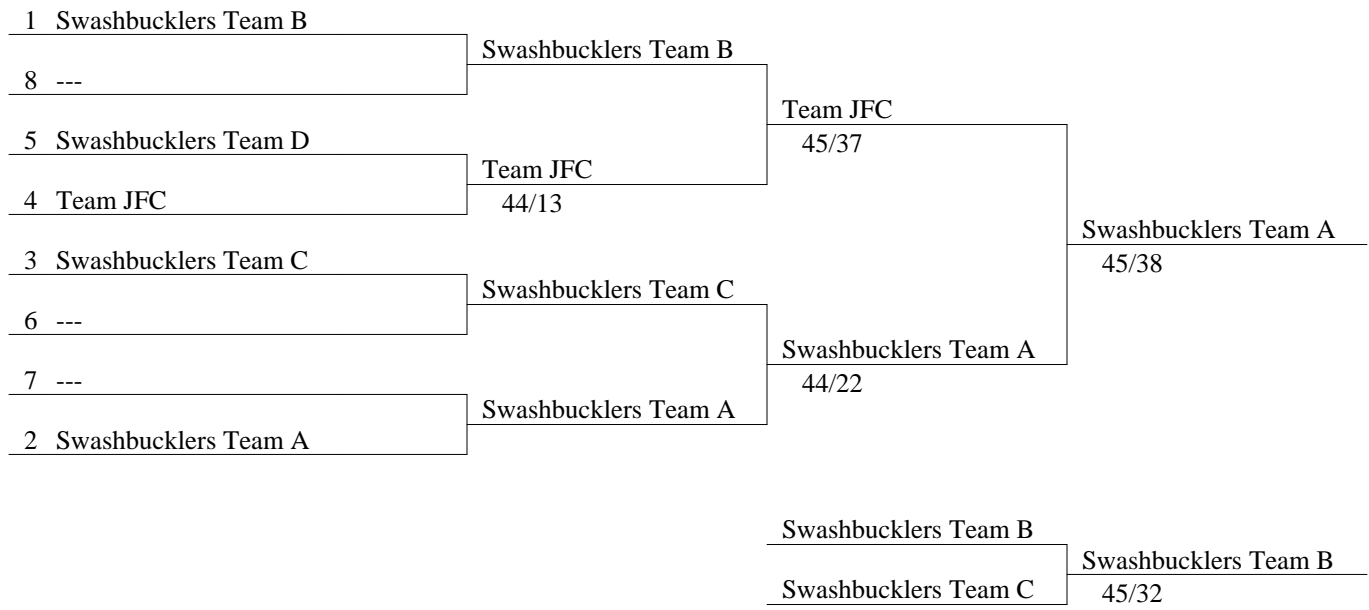

Men's Epee Team
2015 FT OPEN & VETERAN CHAMPIONSHIPS
Sunday, March 15th, 2015
Stadium Titiwangsa

Initial ranking for the tableau (ordered by ranking)

ranking	name	Points
1	Swashbucklers Team B	32.00
2	Swashbucklers Team A	30.00
3	Swashbucklers Team C	24.00
4	Team JFC	20.00
5	Swashbucklers Team D	12.00

Men's Epee Team
2015 FT OPEN & VETERAN CHAMPIONSHIPS
Sunday, March 15th, 2015
Stadium Titiwangsa

Quarter-finals